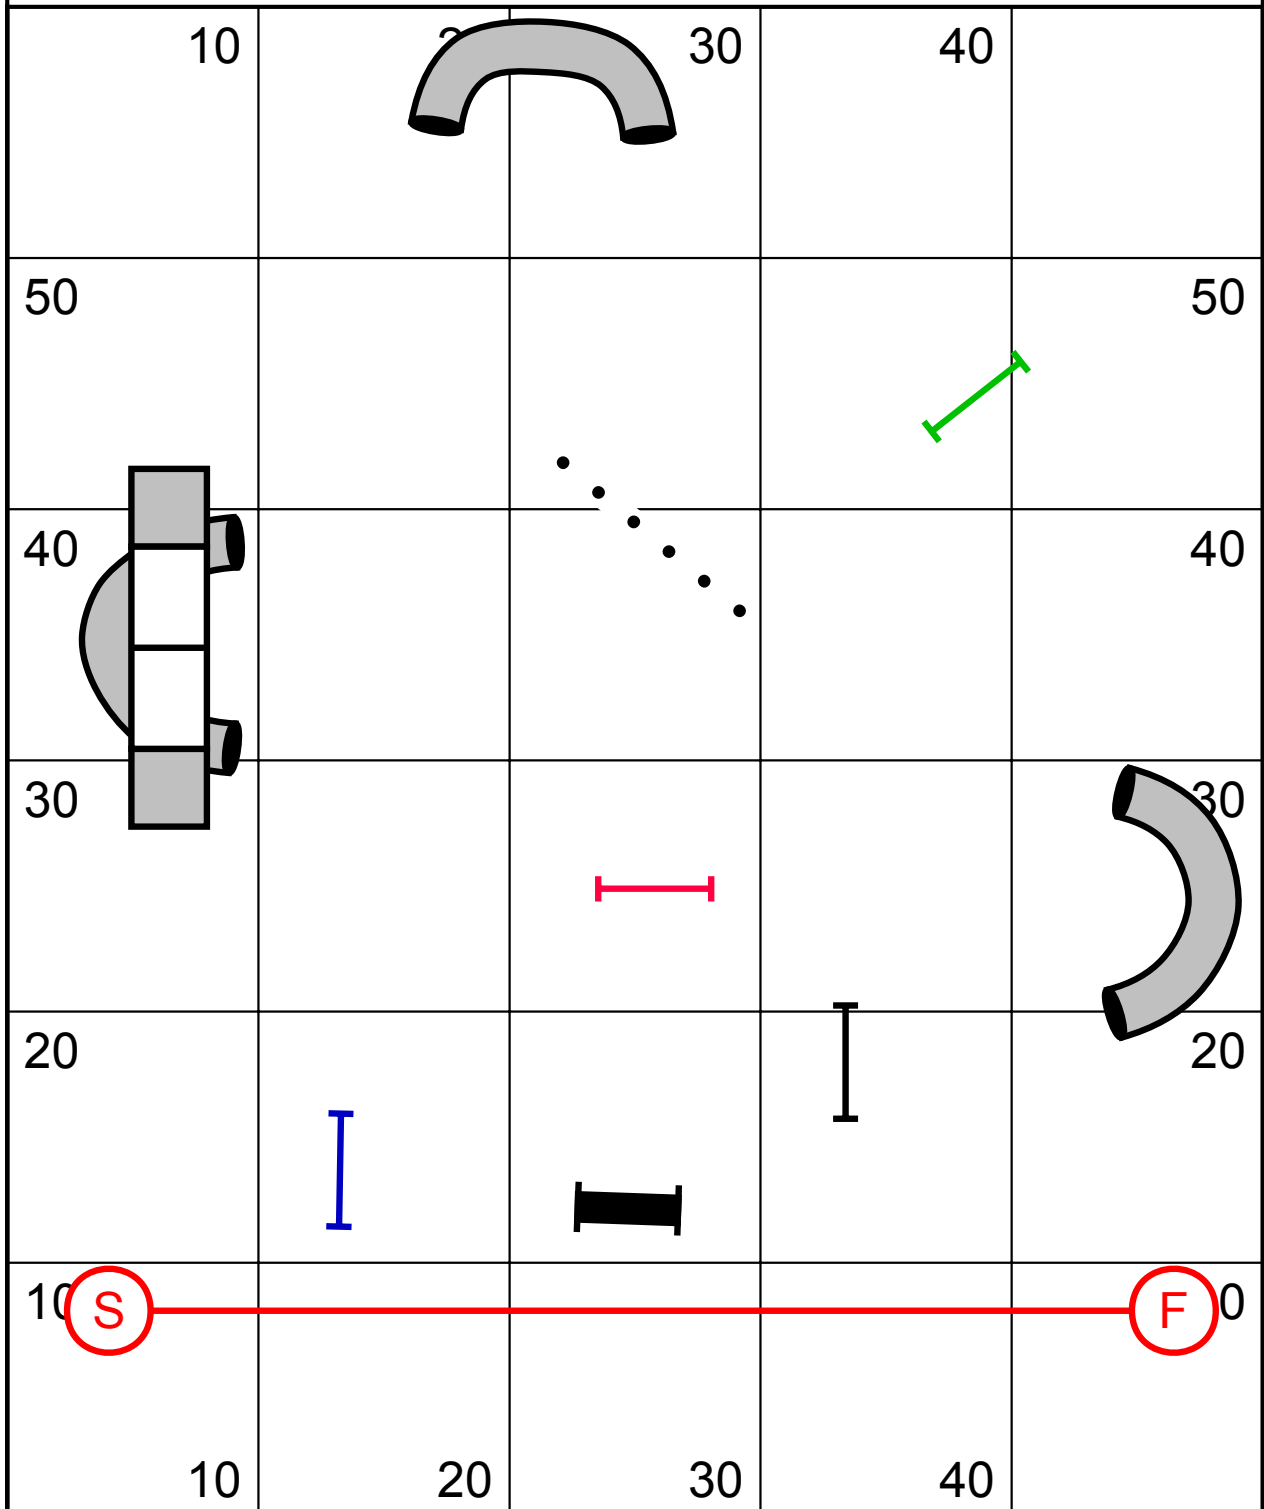

Wag It Games Agility
 Handler's Choice
 All Levels
 Sample Course

-  Cone Jump
-  Leaf Jump
-  Flowerpot Jump
-  Panel Jump