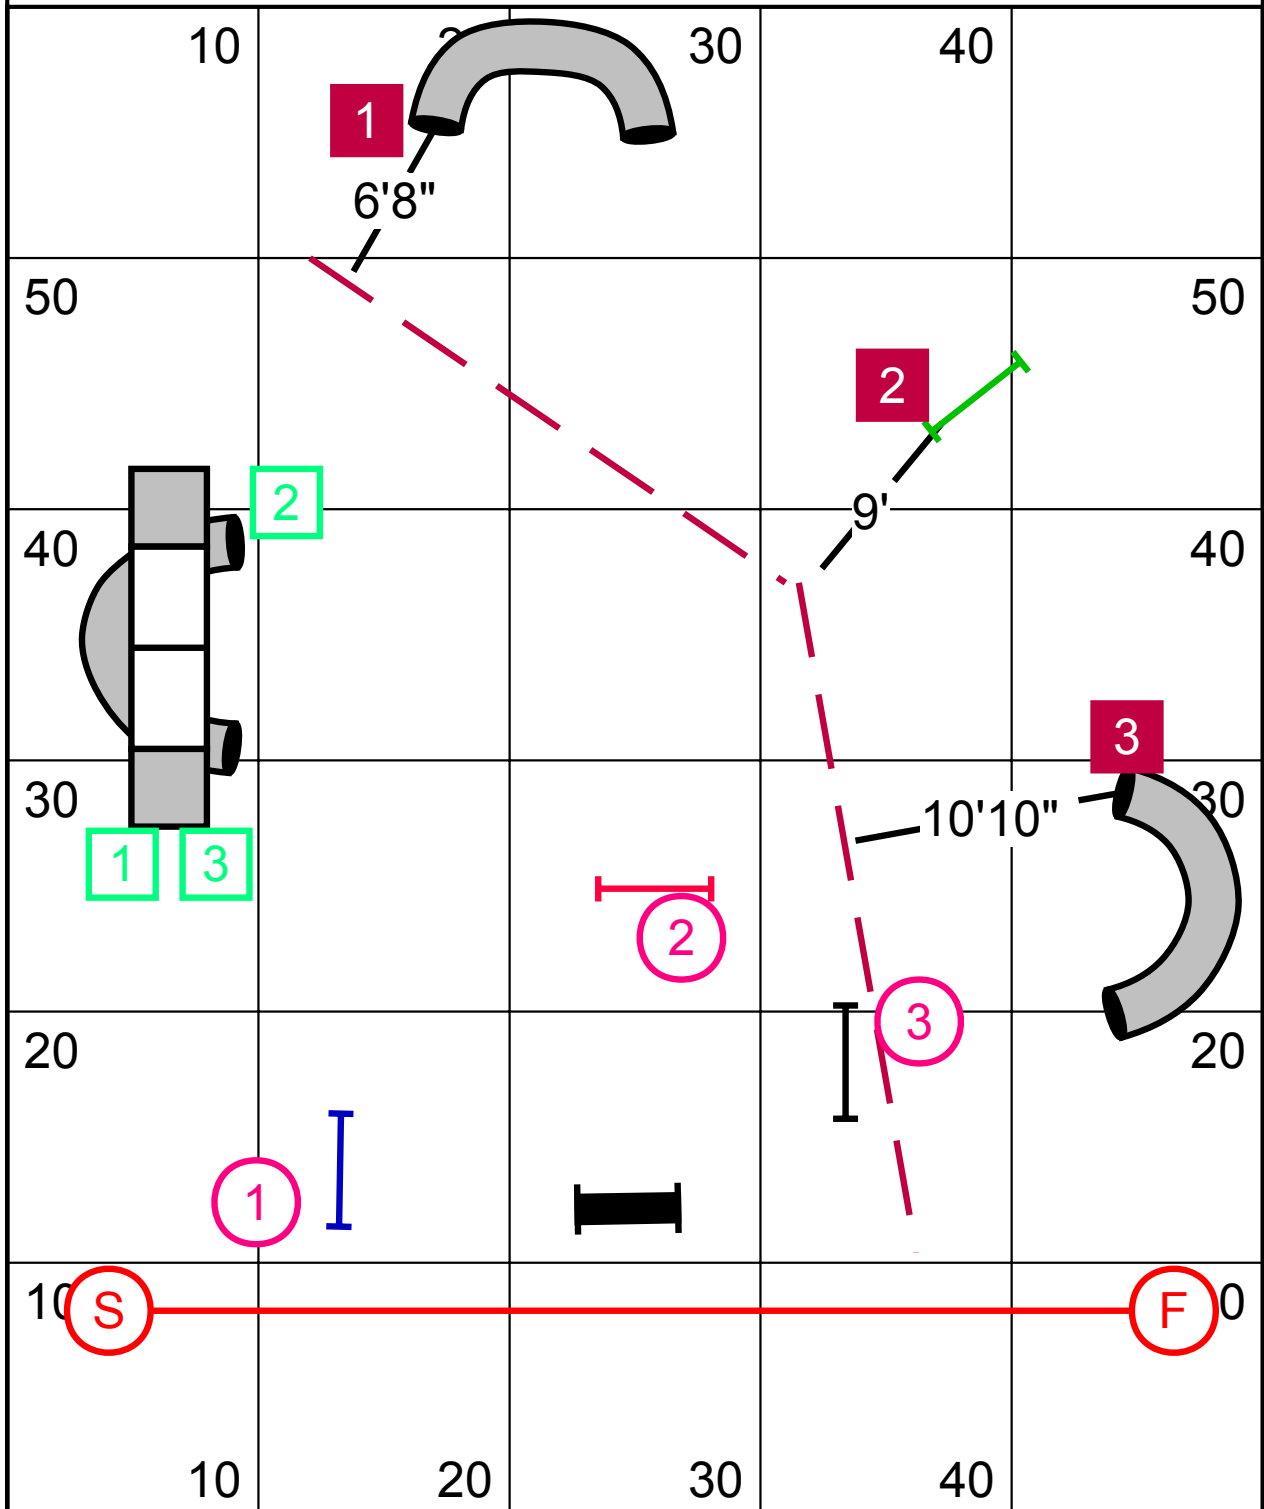

Wag It Games Agility
 Challenge Class
 All Levels
 Sample Course

-  Cone Jump
-  Leaf Jump
-  Flowerpot Jump
-  Panel Jump